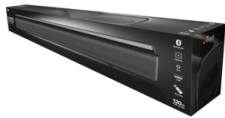

Package Images

23031_pictures_package_visual_1.tif

ImageWidth: 4.724 px

ImageHeight: 2.636 px

ImageResolution: 600 dpi